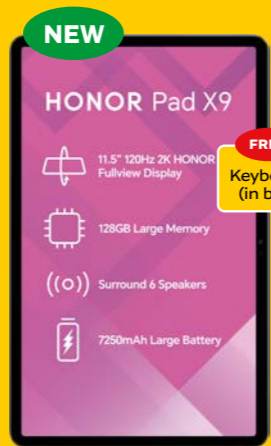

HONOR Pad X9 LTE **11.5"** screen

Mobile Internet Silver
6GB
Anytime Data
R289 PMx36

Cash Deal **R8 389**