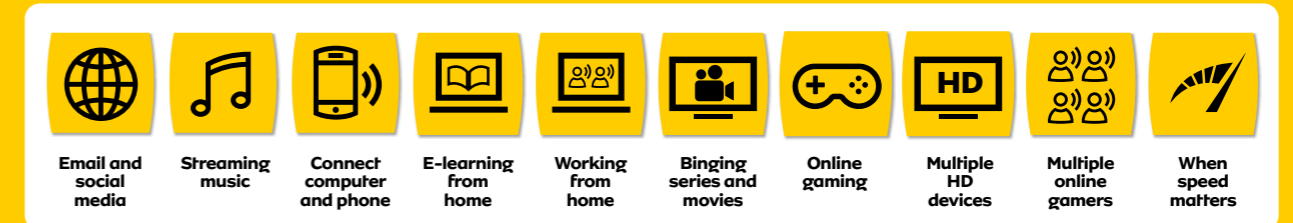

Call 083 123 3667

Click mtn.co.za

Visit MTN stores