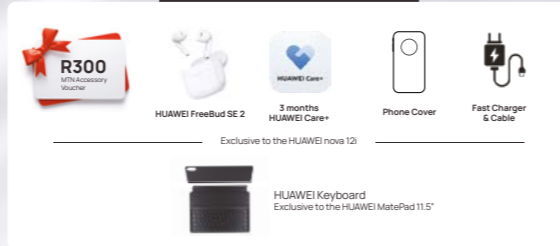

HUAWEI MatePad 11.5

HUAWEI nova 12i

Amazing Summer Combo

Free Gift Valued at R6298

EXPLORE IT ON AppGallery

consumer.huawei.com/za