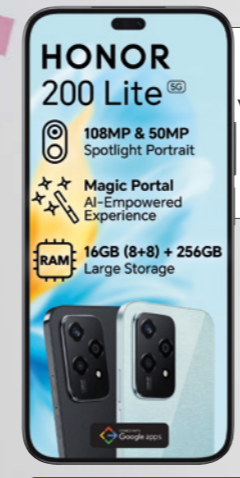

HONOR 200 Lite 5G Enabled

SM R489 PMx36

ML R679 PMx36

FREE

HONOR X5 Earbuds
Valued at **R999**