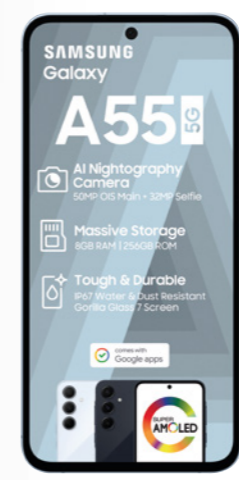

Samsung Galaxy A55 5G Enabled

SM R599 PMx36

ML R789 PMx36