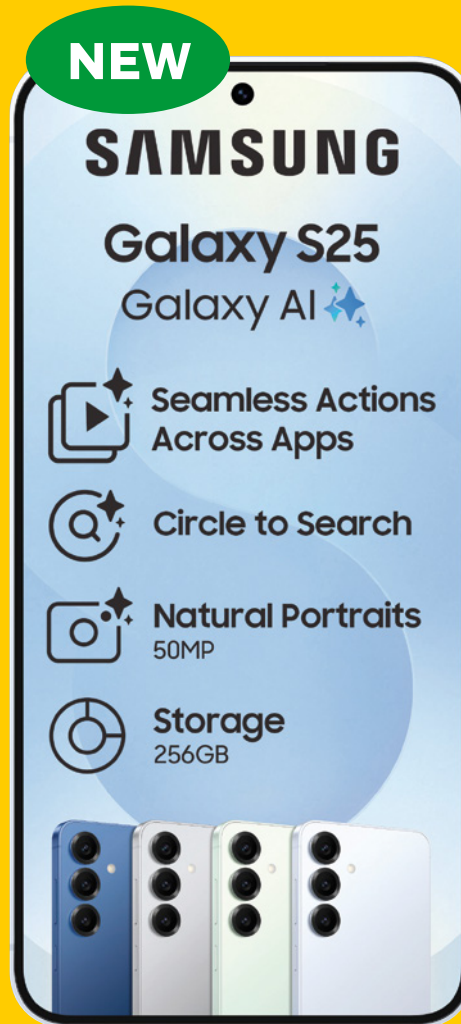

Galaxy AI: your newest partner in business innovation

Samsung
Galaxy S25
(256GB)
5G Enabled

MTN Made For Business SM

4GB

200 All-Net Minutes

R819 PMx36

FREE

Get a **R3000** eStore
Voucher
Limited offer valid from
01/02/2025 – 06/03/2025

Promotional offers are exclusive to
MTN Business and MTN Employee
Connect customers

Available from 7 February 2025

Mobile Telephone Networks Proprietary Limited
(Registration number: 1993/001436/07)
216 14th Avenue, Fairland, 2195.
Private Bag 9955, Cresta, 2118, South Africa.
Tel: +27 11 912 3000. Fax: +27 11 912 4670