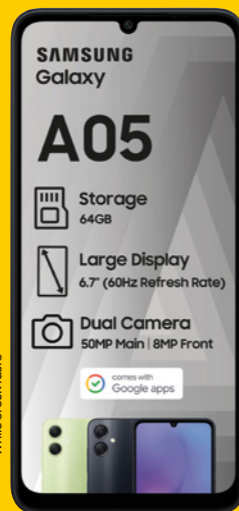

Samsung Galaxy A05 LTE

MegaFlex R145

R145
Airtime Value

R179 PMx36

Cash Deal **R1 989**

While stock lasts