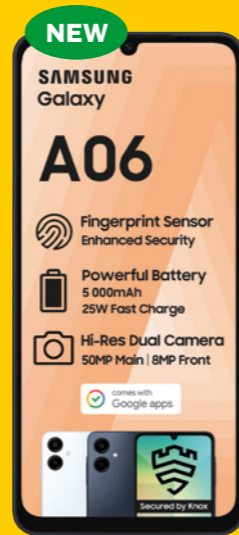

Samsung Galaxy A06 LTE

MegaFlex R145

R145
Airtime Value

R189 PMx36

Cash Deal **R2 499**