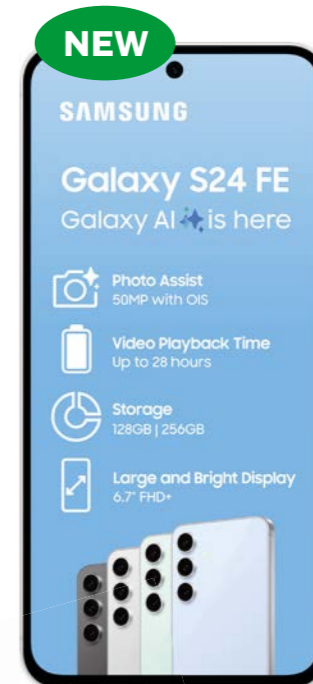

Samsung Galaxy S24 FE 5G Enabled

prime
R719 PMx36
Cash Deal **R15 719**

From **R619** PMx36
Trade in

ADD

Samsung Galaxy Watch7 (eSIM) 40mm OR 44mm from only **R69** PMx36

Samsung Galaxy Z Flip6 (256GB) 5G Enabled

deluxe
6GB Anytime Data
250 All-network Minutes
R1 159 PMx36

From **R1059** PMx36
Trade in

Samsung Galaxy Z Fold6 (256GB) 5G Enabled

Sky Bronze
30GB Anytime Data
1 600 All-network Minutes
400 Local SMS per Day
500MB Hello World Roaming
R30 International Calling
R2 139 PMx36

From **R2 039** PMx36
Trade in