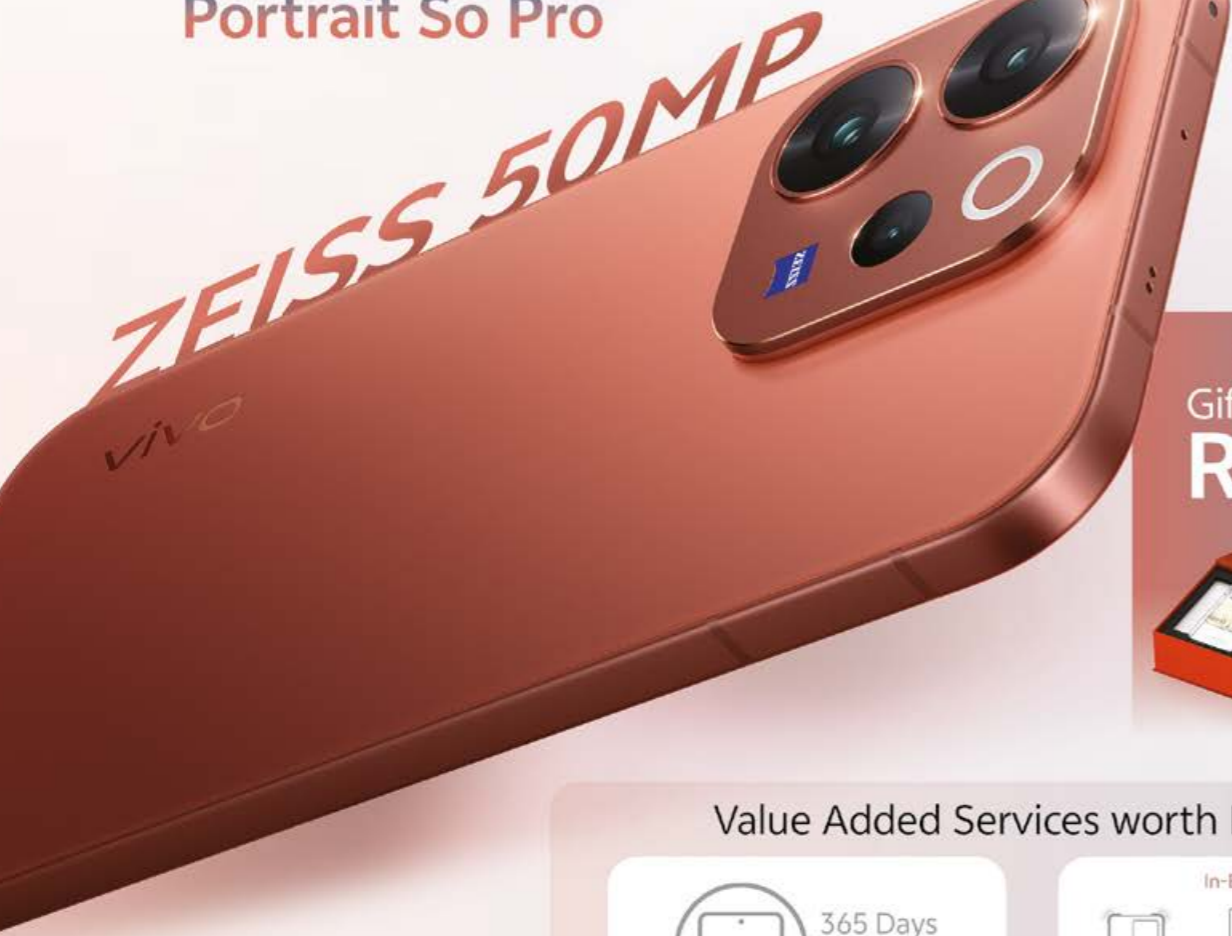

Receive a
Gift Box worth
R3000

Value Added Services worth R5000

In-Box Items

TPU Cover | Screen Protector | Charger & Cable

Powered by
originOS