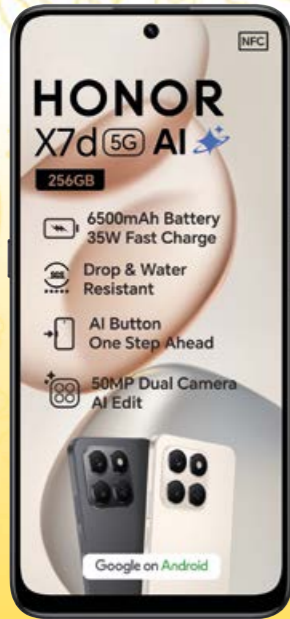

UPGRADE AND GET UP TO

9GB EXTRA DATA

PER MONTH

plus
R449 PMx36

+ FREE 9GB PM