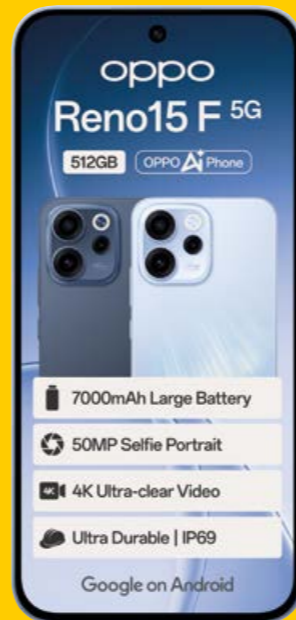

plus
R599 PMx36
FREE
OPPO Care VIP and Google AI Pro (Google Gemini) for 3 months