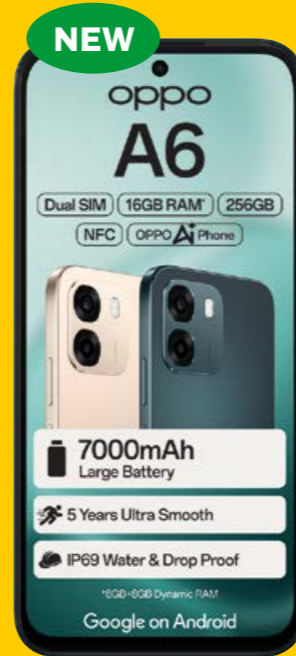

core
R399 PMx36
FREE
Supa Fly™ Fit Sync Smartwatch