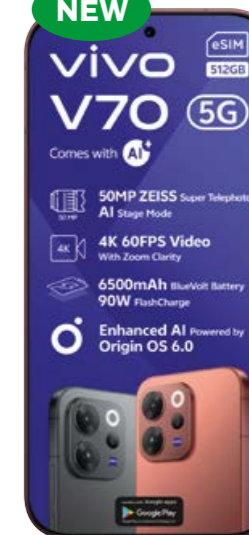

prime
R799 PMx36

EXTRA VALUE

180 Days' Appearance Protection + 50 Months' Smooth Usage + 5 Years' Battery Health + Free TPU Cover + Pre-applied Cover
Total Value **R1999** (in box)
(Exclusive to the vivo Y04)

365 Days' Appearance Protection + 50 Months' Smooth Usage + 5 Years' Battery Health + Free TPU Cover + Pre-applied Cover
Total Value **R3999** (in box)
(Exclusive to the vivo Y29, Y31, V60 Lite, V70 FE and V70 5G)

Because that "aww" can turn into an "oops"

Repairs only
Cover from **R19pm**

mtn.co.za/insurance

MTN Device Insurance, underwritten by Santam, a non-life insurer. The intermediary function is provided by Admyntec Services, a juristic representative of WWAS (FSP 12964). T&C apply.