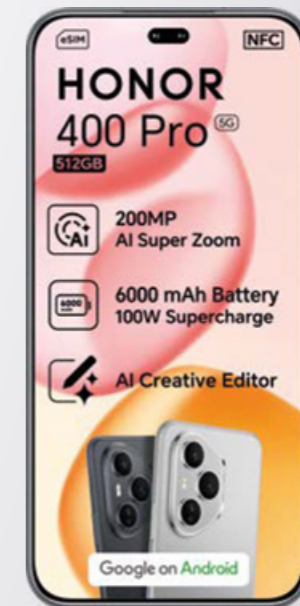

plus
R679 PMx36

HONOR Care Service Benefit + Free Gift Valued up to R4297

Redeem Free Gift
HONOR Choice Watch 2i
(valued at R999)

*Limited to HONOR 600 Lite only
*Offer valid from 7th May to 7th June 2026.

FREE
Superfly cover to the value of R299

HONOR Care Service Benefit Valued up to R2999

180-DAY ACCIDENTAL DAMAGE PROTECTION

+ **MULTINATIONAL JOINT WARRANTY**

Scan for Warranty Benefit Query

Your phone's perfect match is waiting. Find it in Y'ello Cart.

Visit yellocart.co.za to explore our wide range of products

HONOR Choice Watch 2i from **R35** PMx36

HONOR Pad X9a LTE from **R269** PMx36

Redeemable on

Y'ello Cart

HONOR Deals