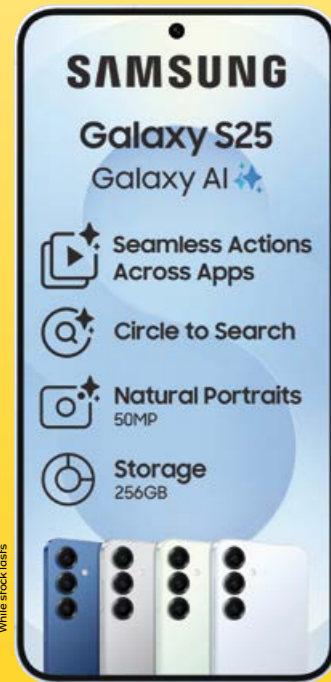

The Samsung favourites you know and love

Meet the easiest AI phones

BEST DEAL

Samsung Galaxy S25 (256GB) 5G Enabled

core
R649 PMx36