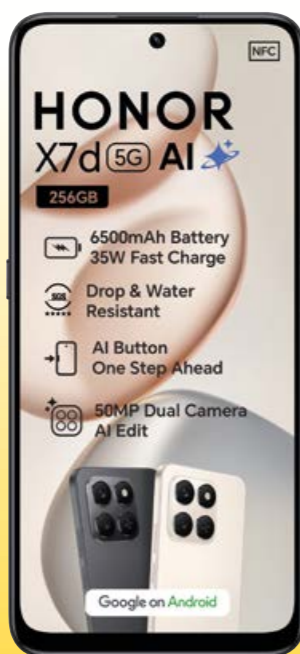

UPGRADE AND GET UP TO

3GB EXTRA VALUE

PER MONTH

core
R279 PMx36

+ FREE 1GB + 75 MIN PM