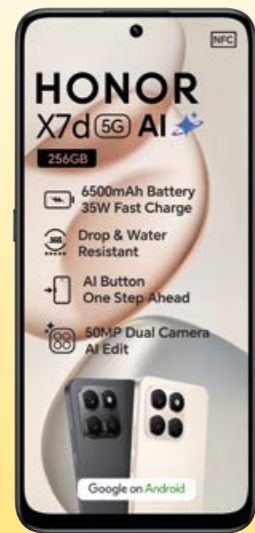

core
R299 PMx36