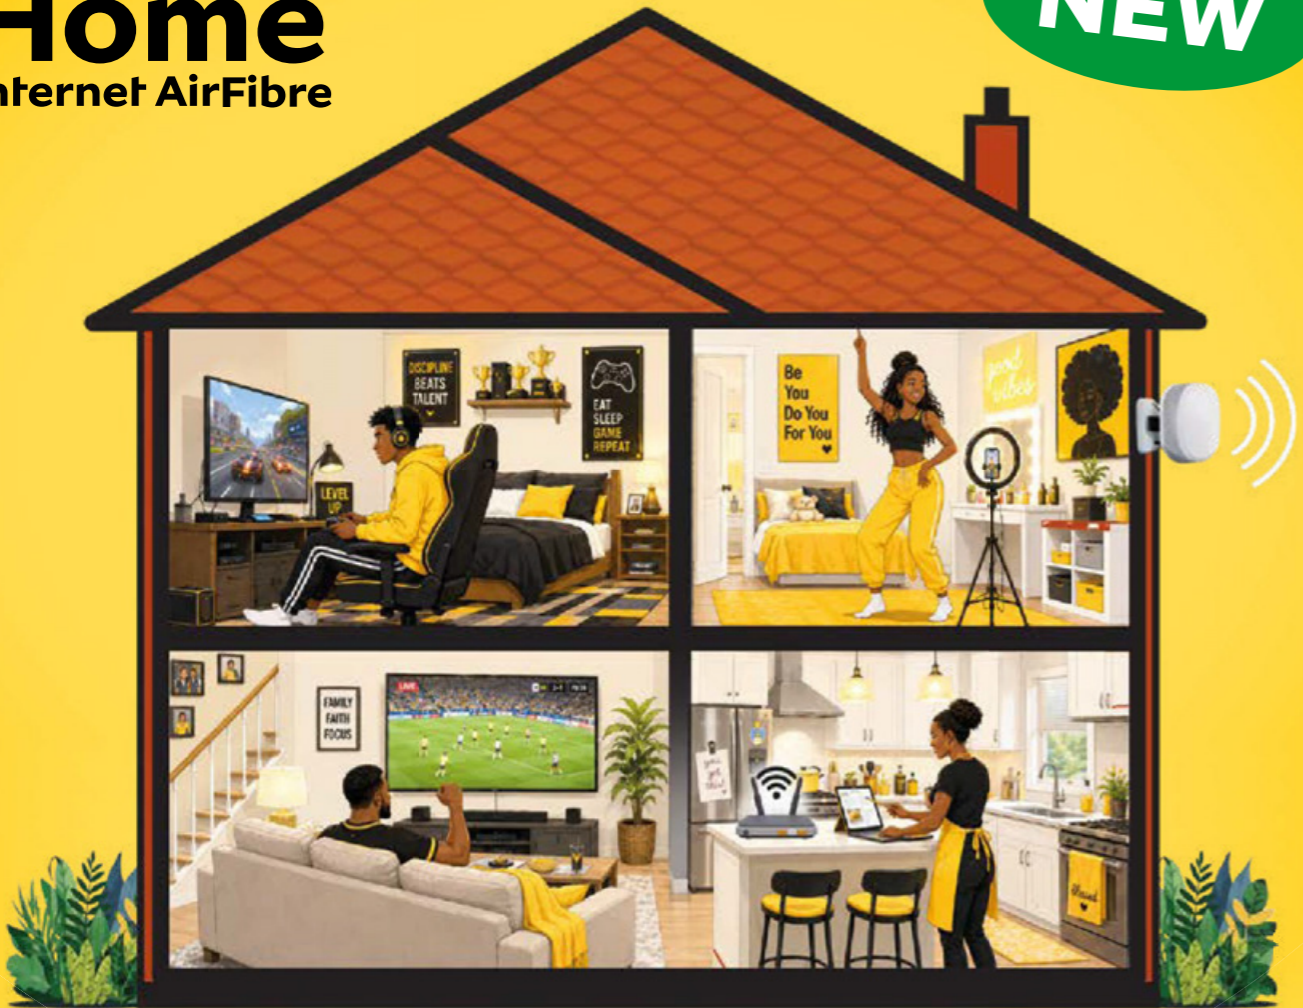

NEW

Stream faster. Game faster. Work faster.

No digging. Get superior uncapped AirFibre from **R499^{PM}**

MTN AirFibre 80	MTN AirFibre 150	MTN AirFibre 300
80Mbps	150Mbps	300Mbps
80Mbps Download 25Mbps Upload	150Mbps Download 50Mbps Upload	300Mbps Download 100Mbps Upload
Uncapped Data	Uncapped Data	Uncapped Data
R499 ^{*Month-to-Month}	R699 ^{*Month-to-Month}	R899 ^{*Month-to-Month}
Free-to-use router and outdoor antenna	Free-to-use router and outdoor antenna	Free-to-use router and outdoor antenna

FREE installation during this promotional period worth R499

- Superfast speeds up to **300Mbps**
- **Uncapped Data**
- **No trenching or digging needed**
- **Free-to-use router and outdoor antenna included**
- **Month-to-month flexibility**

Get connected in three simple steps

1. **Check your coverage:**
   Check if AirFibre is available in your area at fibre.mtn.co.za or visit your nearest MTN store.
2. **Place your order:**
   Choose your package and complete your sign-up.
3. **Book your installation:**
   We'll schedule a quick professional set-up.

Need help?

Call 083 123 4273

WhatsApp 083 385 7743

Click fibre.mtn.co.za

to log a support ticket

Scan for more info

Visit fibre.mtn.co.za to see other speeds and prices available at your address. All deals include uncapped data and a free-to-use router.

First month's subscription payable prior to installation