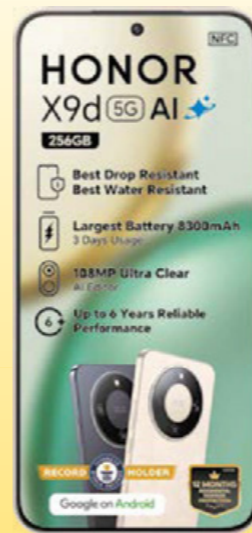

core
R449 PMx36